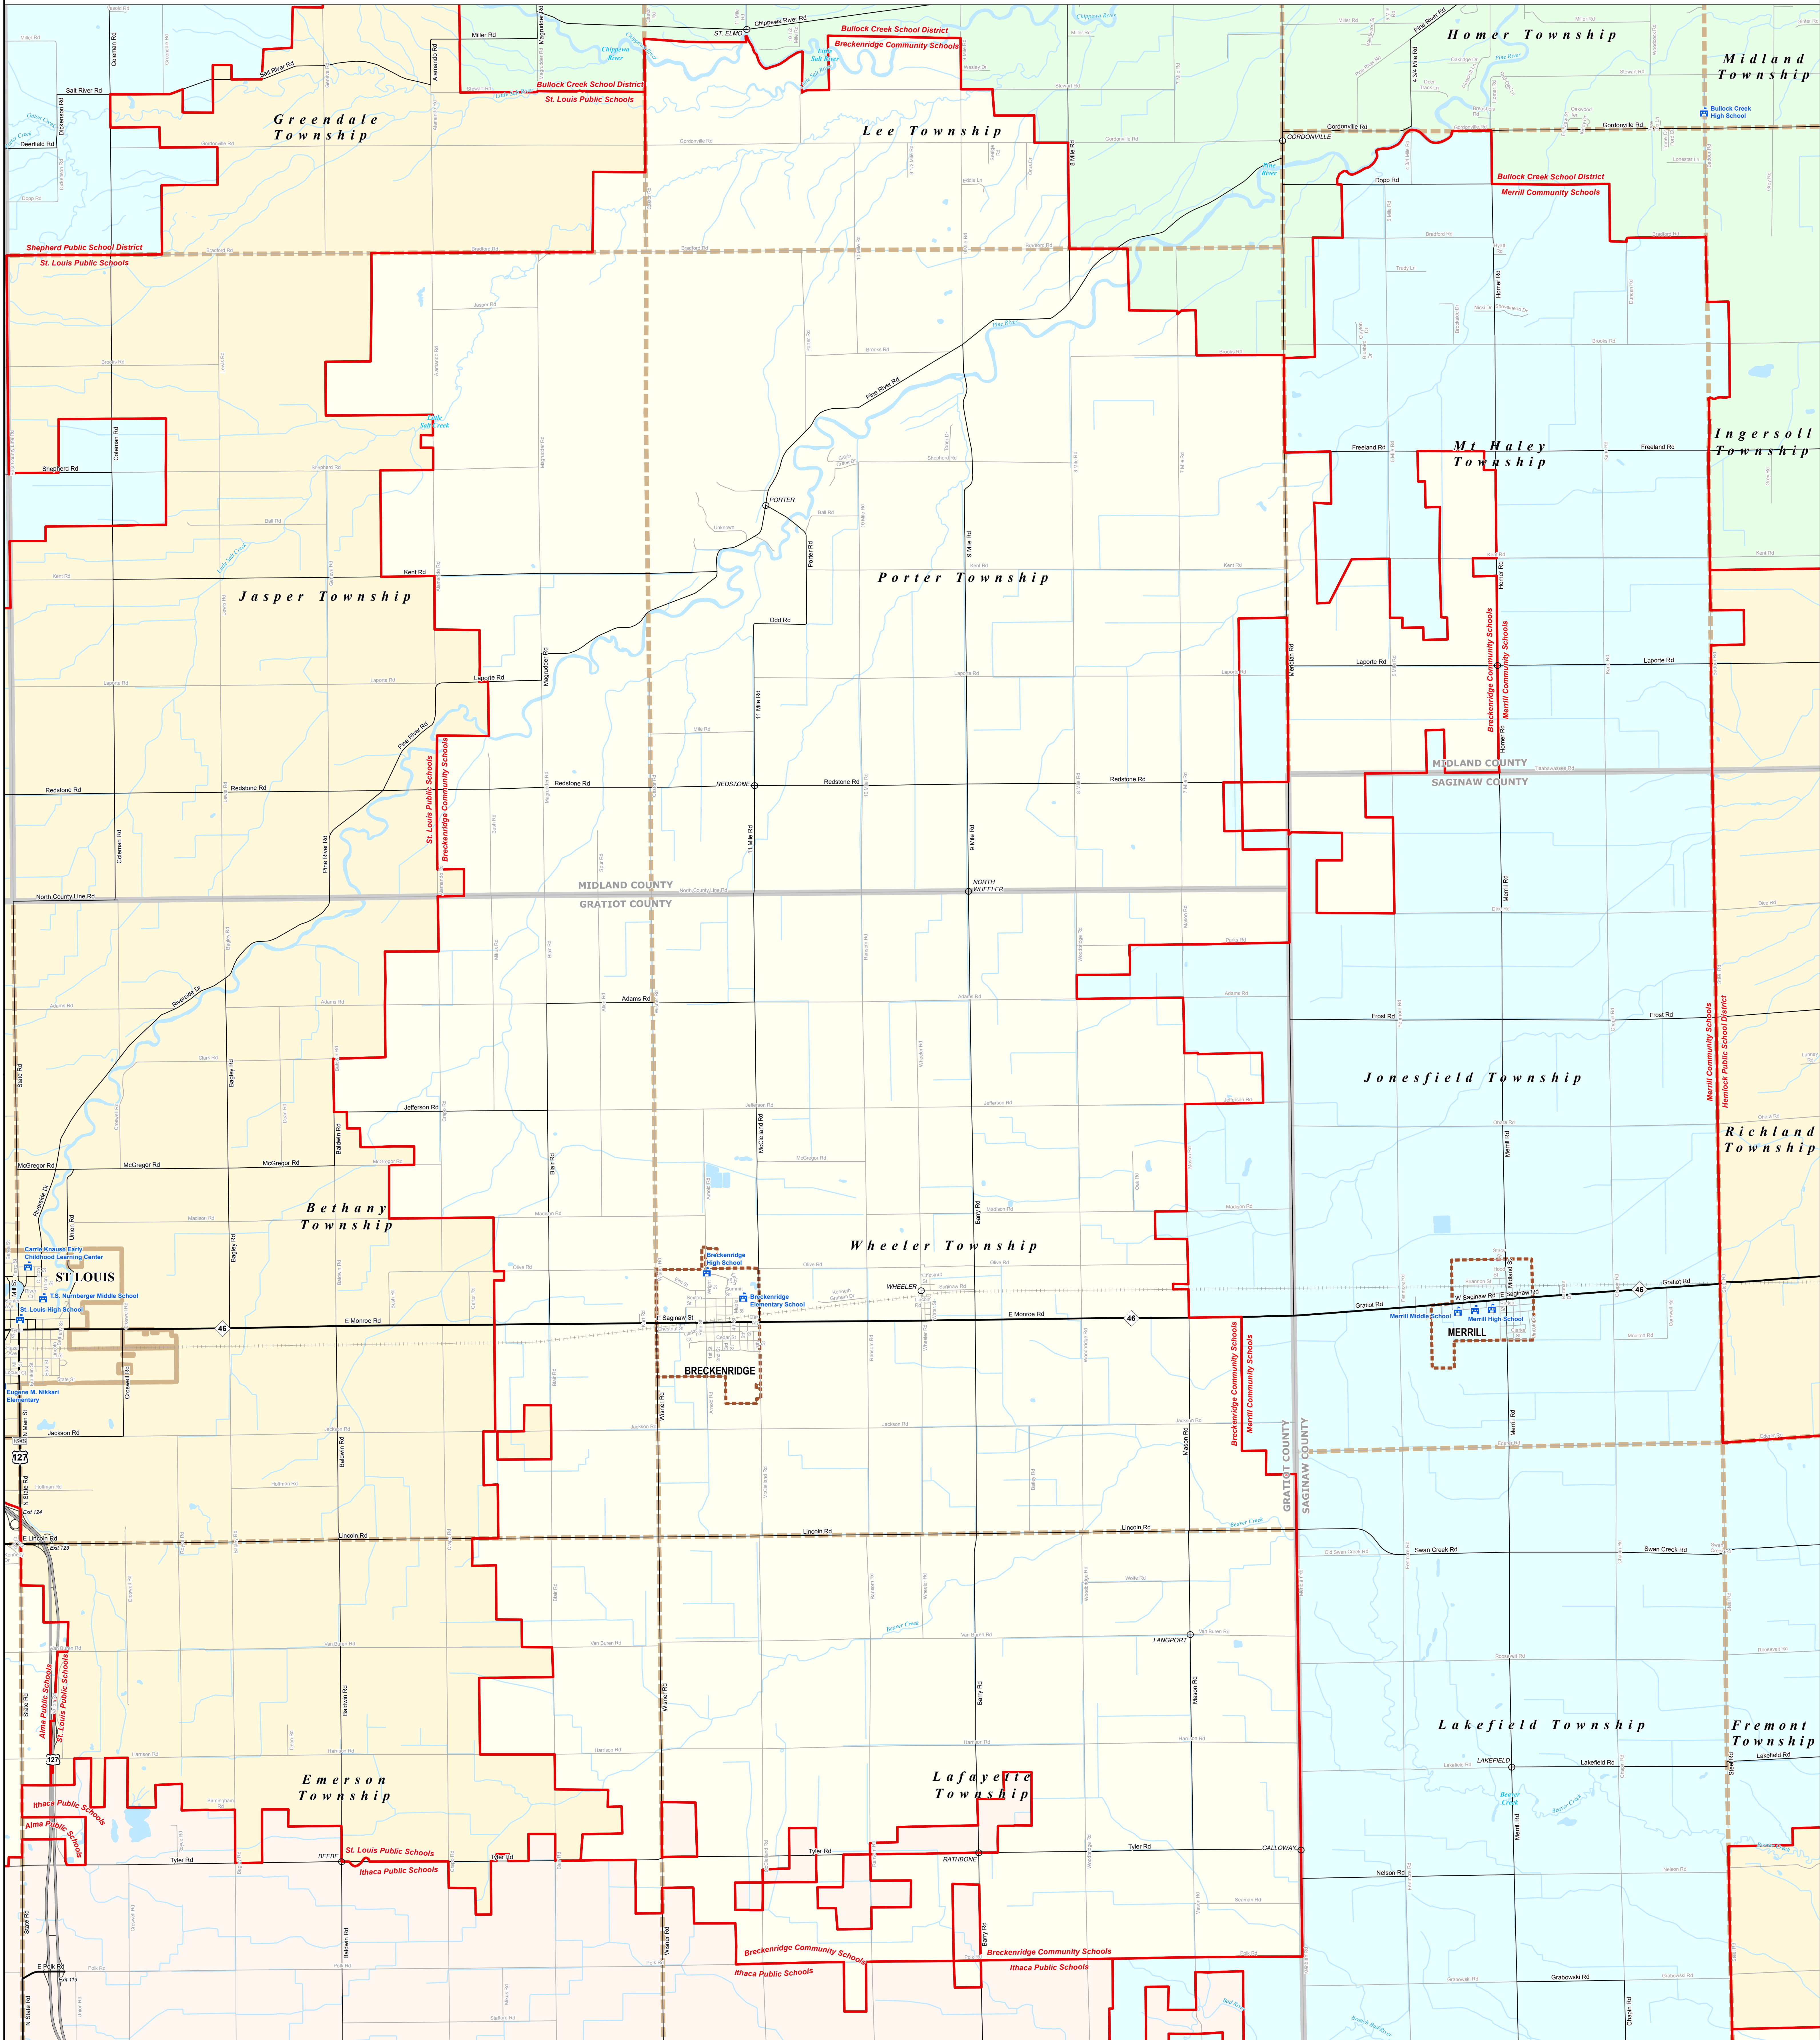

BRECKENRIDGE COMMUNITY SCHOOLS

Gratiot-Isabella RESD

*Note: Non K-12 School Districts identified with Asterisk (*) in Name

11/14/13

Legend - School District - County - City - Township - Village - Census Designated Place - School - Water Feature - River, Stream, or Drain - Railroad - Freeway - Highway - Primary Road - Local Road	Legend - Unincorporated Place - Water Feature - River, Stream, or Drain - Railroad - Freeway - Highway - Primary Road - Local Road